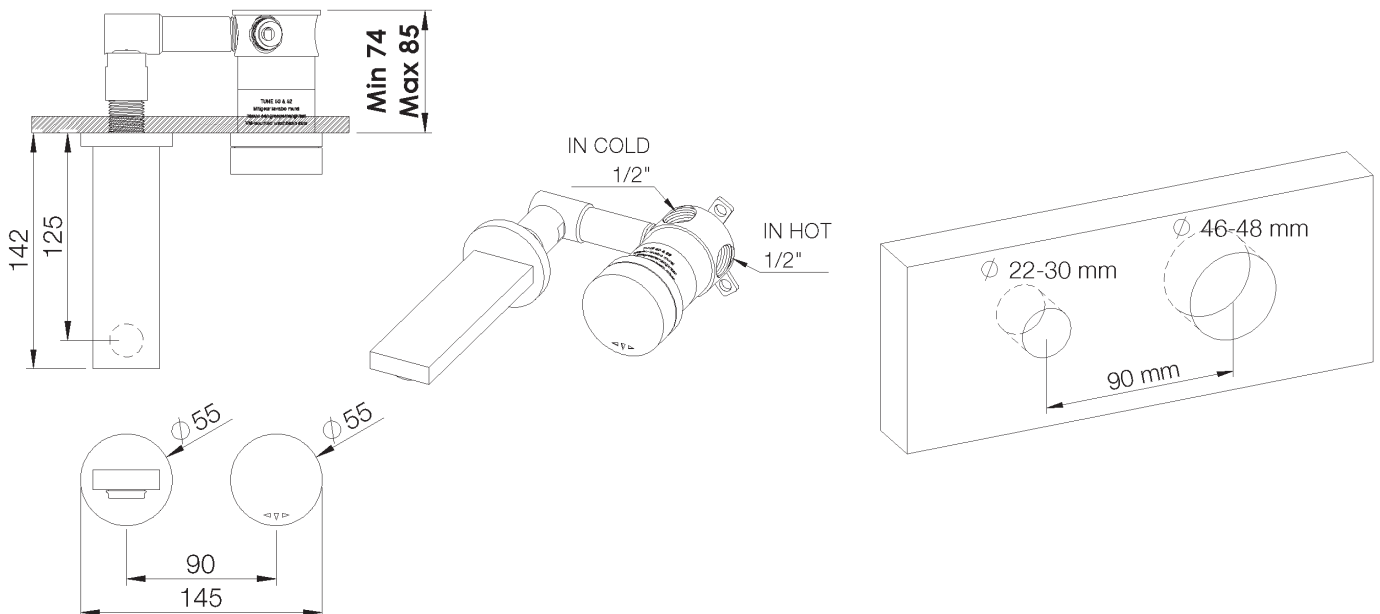

PRODUCT TECHNICAL SHEET

Collection :

TUNE

Ref. :

4696.11.50

Mitigeur lavabo mural à encastrer, 2 trous, flux cylindrique

Inbouw 2-gats ééngreepsmengkraan voor wandmontage, cilindrische waterstraal

Concealed wall-mounted 2-hole single-lever washbasin mixer, cylindrical flow

Picture

Product details

Flow at 3 bar : 5 l/min

Internal mechanism : Mixer ceramic cartridge (90°)

Technical drawing

RB0.V01